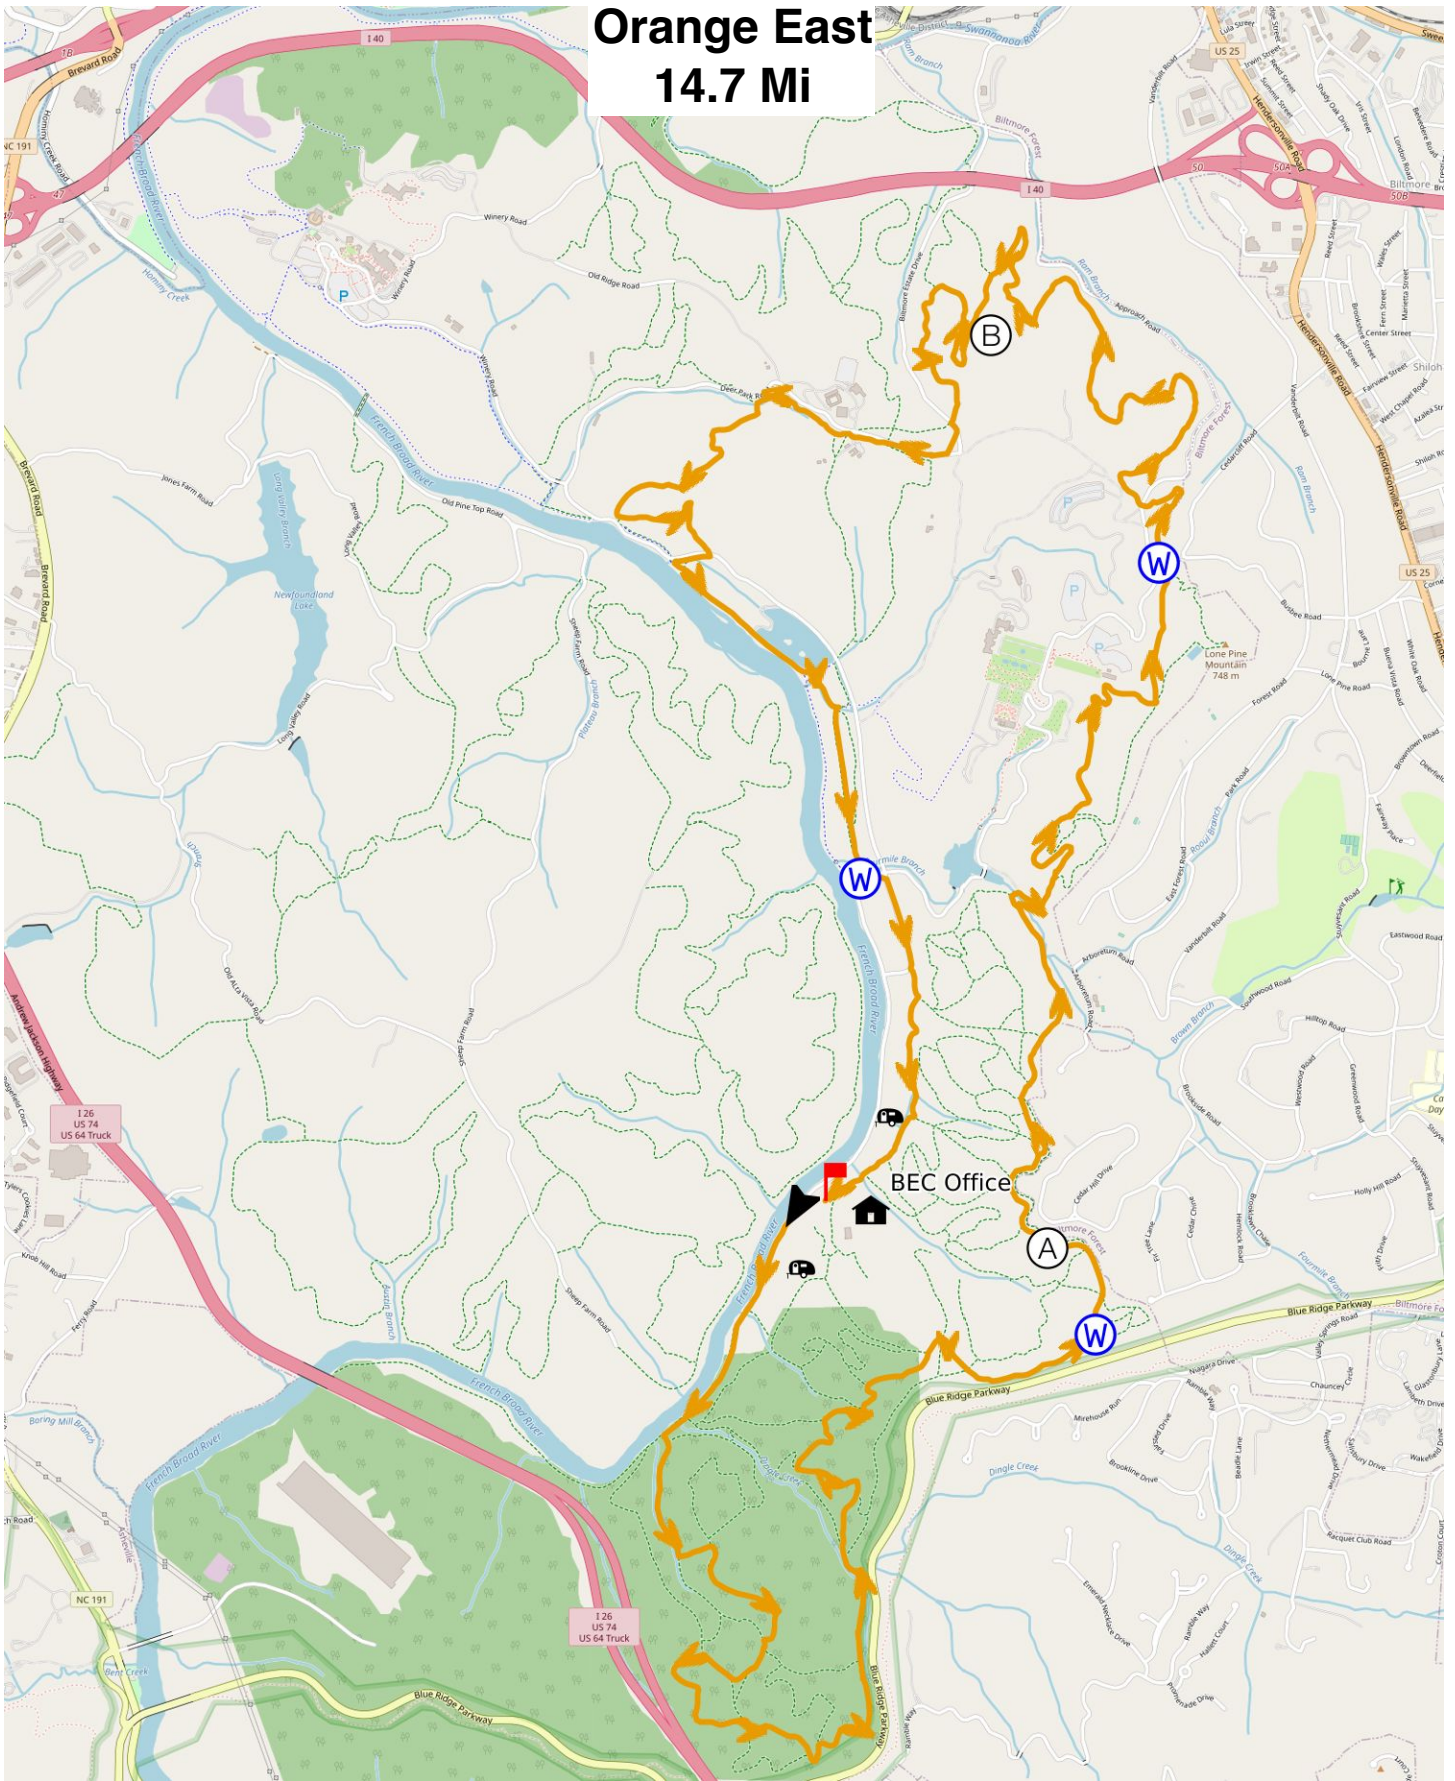

Orange East 14.7 Mi

Mercator Projection
WGS84
UTM Zone 17S